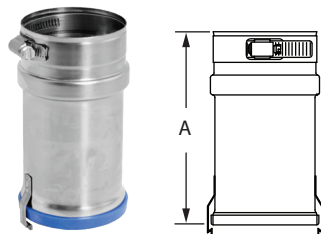

Dunkirk XEB Series & Pennco FSB Series Appliance Adapter

SIZE	ORDER #	STOCK #	A
3"	FSAMETEK3	810004048	6"