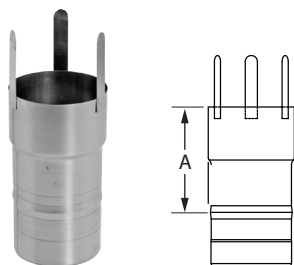

Slantfin Concept & New Yorker PVC Series Termination Appliance Adapter

SIZE	ORDER #	STOCK #	A
3"	FSA-NYV3	810004050	4"