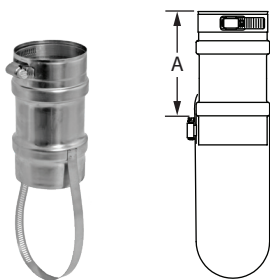

Weil McLain GV Model Appliance Adapter

SIZE	ORDER #	STOCK #	A
3"	FSA-WEIL-GV3	810004070	4 1/2"