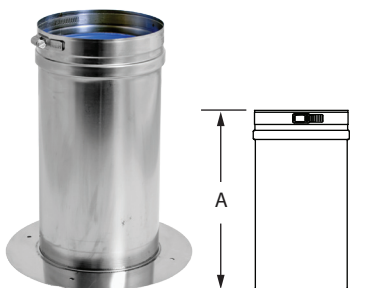

Aerco International Appliance Adapter

SIZE	ORDER #	STOCK #	A
6"	FSA-AE6	810004022	11 1/8"
8"	FSA-AE8	810004023	11 1/8"