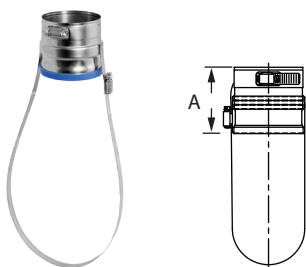

Weil McLain GV Model Appliance Adapter

SIZE	ORDER #	STOCK #	A
3"	FSA-WEIL-GV3	810004070	4 1/2"

Weil McLain Tee Appliance Adapter

SIZE	ORDER #	STOCK #	A	B
3"	FSA-WEIL-GVTEE3	810004071	5"	7 3/16"

Weil McLain CG Series & Williamson Thermoflow GWI Series Appliance Adapter

SIZE	ORDER #	STOCK #	A
3"	FSA-WM-CG3	810004072	3"

Fulton Muffler Inlet Muffler

SIZE	ORDER #	STOCK #	A
4"	FSAAM4	810004077	5 9/16"
6"	FSAAM6	810004078	5 9/16"

Female-To-Male Jeremias Muffler

SIZE	ORDER #	STOCK #	A
7"	FSA-180F-7M	810004079	5 1/2"