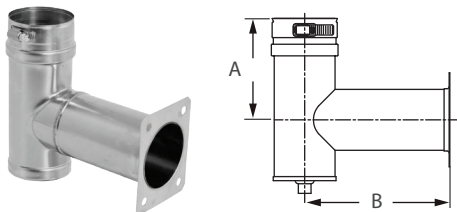

Weil McLain Tee Appliance Adapter

SIZE	ORDER #	STOCK #	A	B
3"	FSA-WEIL-GVTEE3	810004071	5"	7 3/16"