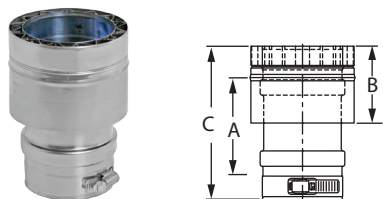

SIZE	ORDER #	STOCK #	A	B
4"	FSAAUCD BFP04	810003969	11"	5/8"

W2 Appliance Adapter

SIZE	ORDER #	STOCK #	A	B	C
3"	W2-AA3	810003994	4 4/5"	3"	6"
4"	W2-AA4	810003996	4 4/5"	3"	6"
5"	W2-AA5	810003998	4 4/5"	3"	6"
6"	W2-AA6	810004000	4 4/5"	3"	6"
7"	W2-AA7	810004002	4 4/5"	3"	6"
8"	W2-AA8	810004005	4 4/5"	3"	6"
9"	W2-AA9	810004006	4 4/5"	3"	6"
10"	W2-AA10	810004008	4 4/5"	3"	6"
12"	W2-AA12	810004010	4 4/5"	3"	6"
14"	W2-AA14	810004012	4 4/5"	3"	6"
16"	W2-AA16	810004014	4 4/5"	3"	6"