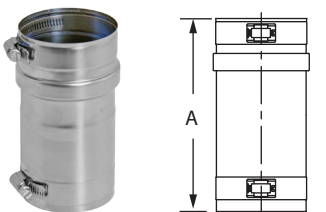

Peerless & Lochinvar Appliance Adapter

SIZE	ORDER #	STOCK #	A
3"	FSA-PSC/DE3	810004056	6"