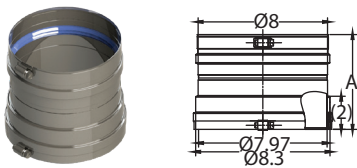

8" Fulton EDR 2000 to 8" FasNSeal Appliance Adapter

SIZE	ORDER #	STOCK #	A
8"	FSA-FULTEDR-8FNSF	810010021	5.9"