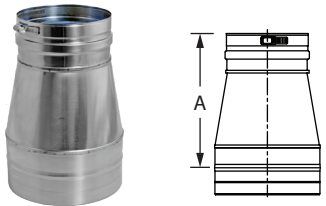

Tapered Patterson Kelly Mach Series Appliance Adapter

SIZE	ORDER #	STOCK #	A
6"	FSA-PKT6	810004055	8"