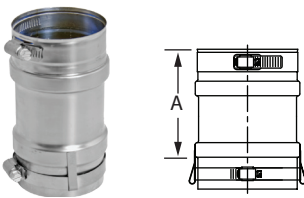

Columbia LVGD Series Appliance Adapter

SIZE	ORDER #	STOCK #	A
3"	FSA-UTC3	810004073	4 1/2"
4"	FSA-UTC4	810004074	4 1/2"