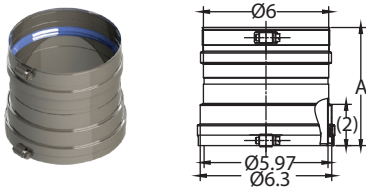

6" Fulton EDR 750-1500 to 6" FasNSeal Appliance Adapter

SIZE	ORDER #	STOCK #	A
6"	FSA-FULTEDR-6FNSF	810010020	5.9"