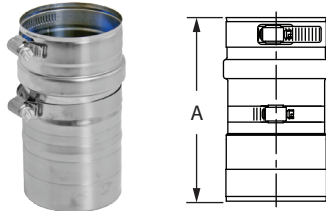

Peerless PDE Model Appliance Adapter

SIZE	ORDER #	STOCK #	A
6"	FSA-PDE3	810004051	6"