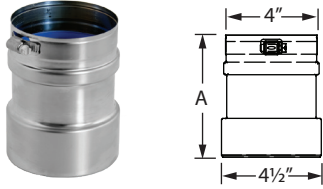

4" PVC to 4" FasNSeal Appliance Adapter

SIZE	ORDER #	STOCK #	A
4"	FSA-4PVC-4FNS	810004019	5 1/2"