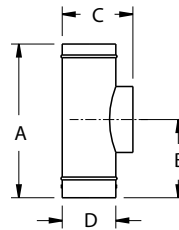

The new design facilitates easier field installation of the robust DuraLiner product. The narrower profile allows installation in tight spaces less than 6" / 152mm.

The Tee branch is easily connected with 5/16 hex head fasteners from inside the building.

Provides connection between Masonry Wall Thimble, Wall Pass Through, or stove connector pipe to oval DuraLiner. Single-wall.

Refer to DuraLiner installation instructions.

Oval Tee Cap included.

SIZE	STOCK #	A	B	C	D
6"	4667-0	14 1/4"	7 1/2"	6 7/16"	4 7/8"
8"	4867-0	14 1/4"	7 1/2"	6 7/16"	4 7/8"

hex head fasteners for an easy brach connection